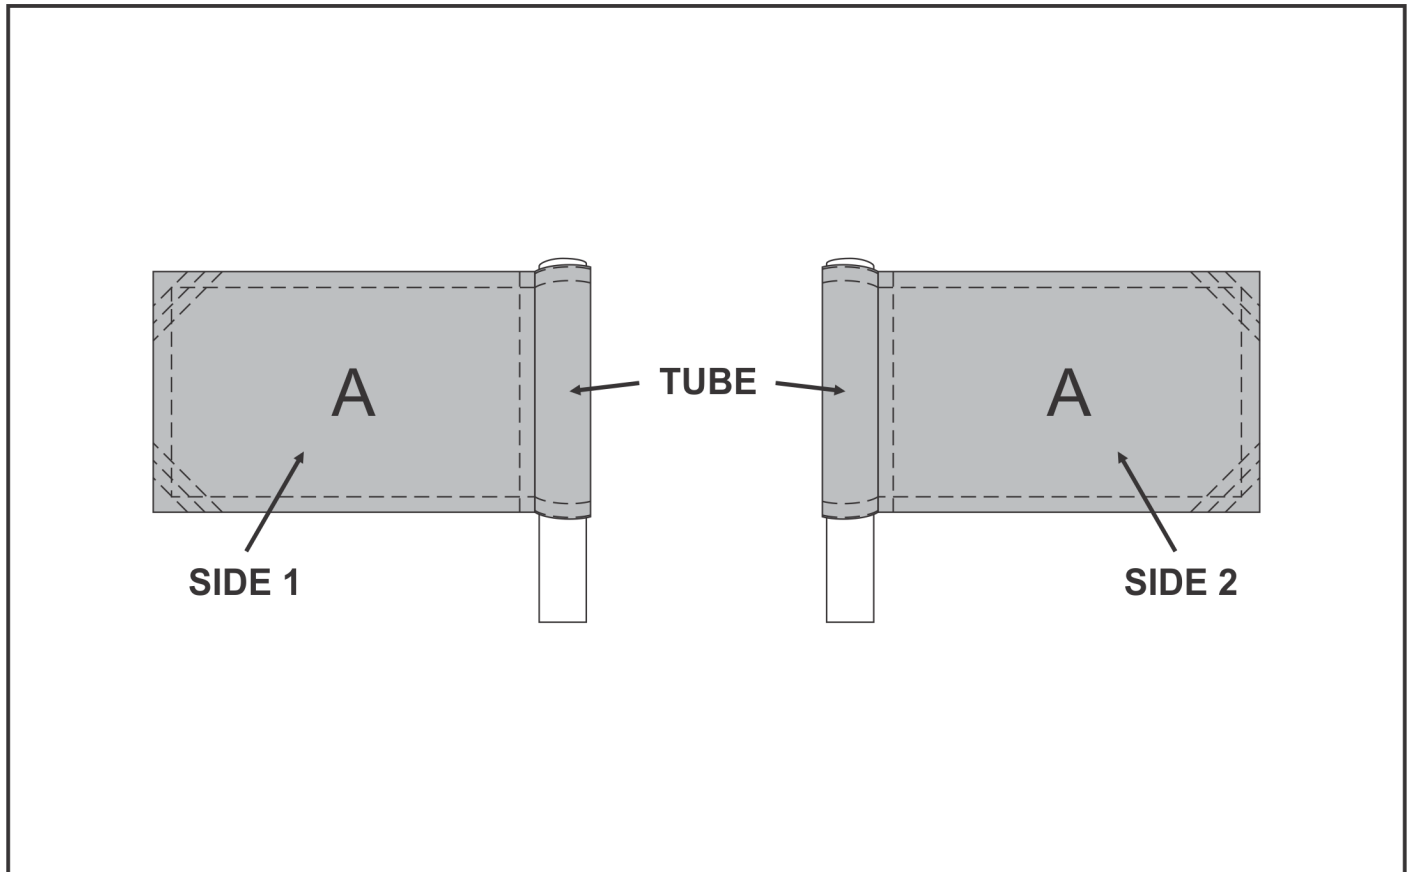

### Need to know:

- Includes 1-Position Sublimation (setup fees apply)
- **Please Note: We cannot guarantee 100% logo Alignment on all Brandable Panels.**

#### **Position A**

1. Custom Sublimation A (CPSUB-A)  
Full Colour  
Size: 660mm wide x 150mm high